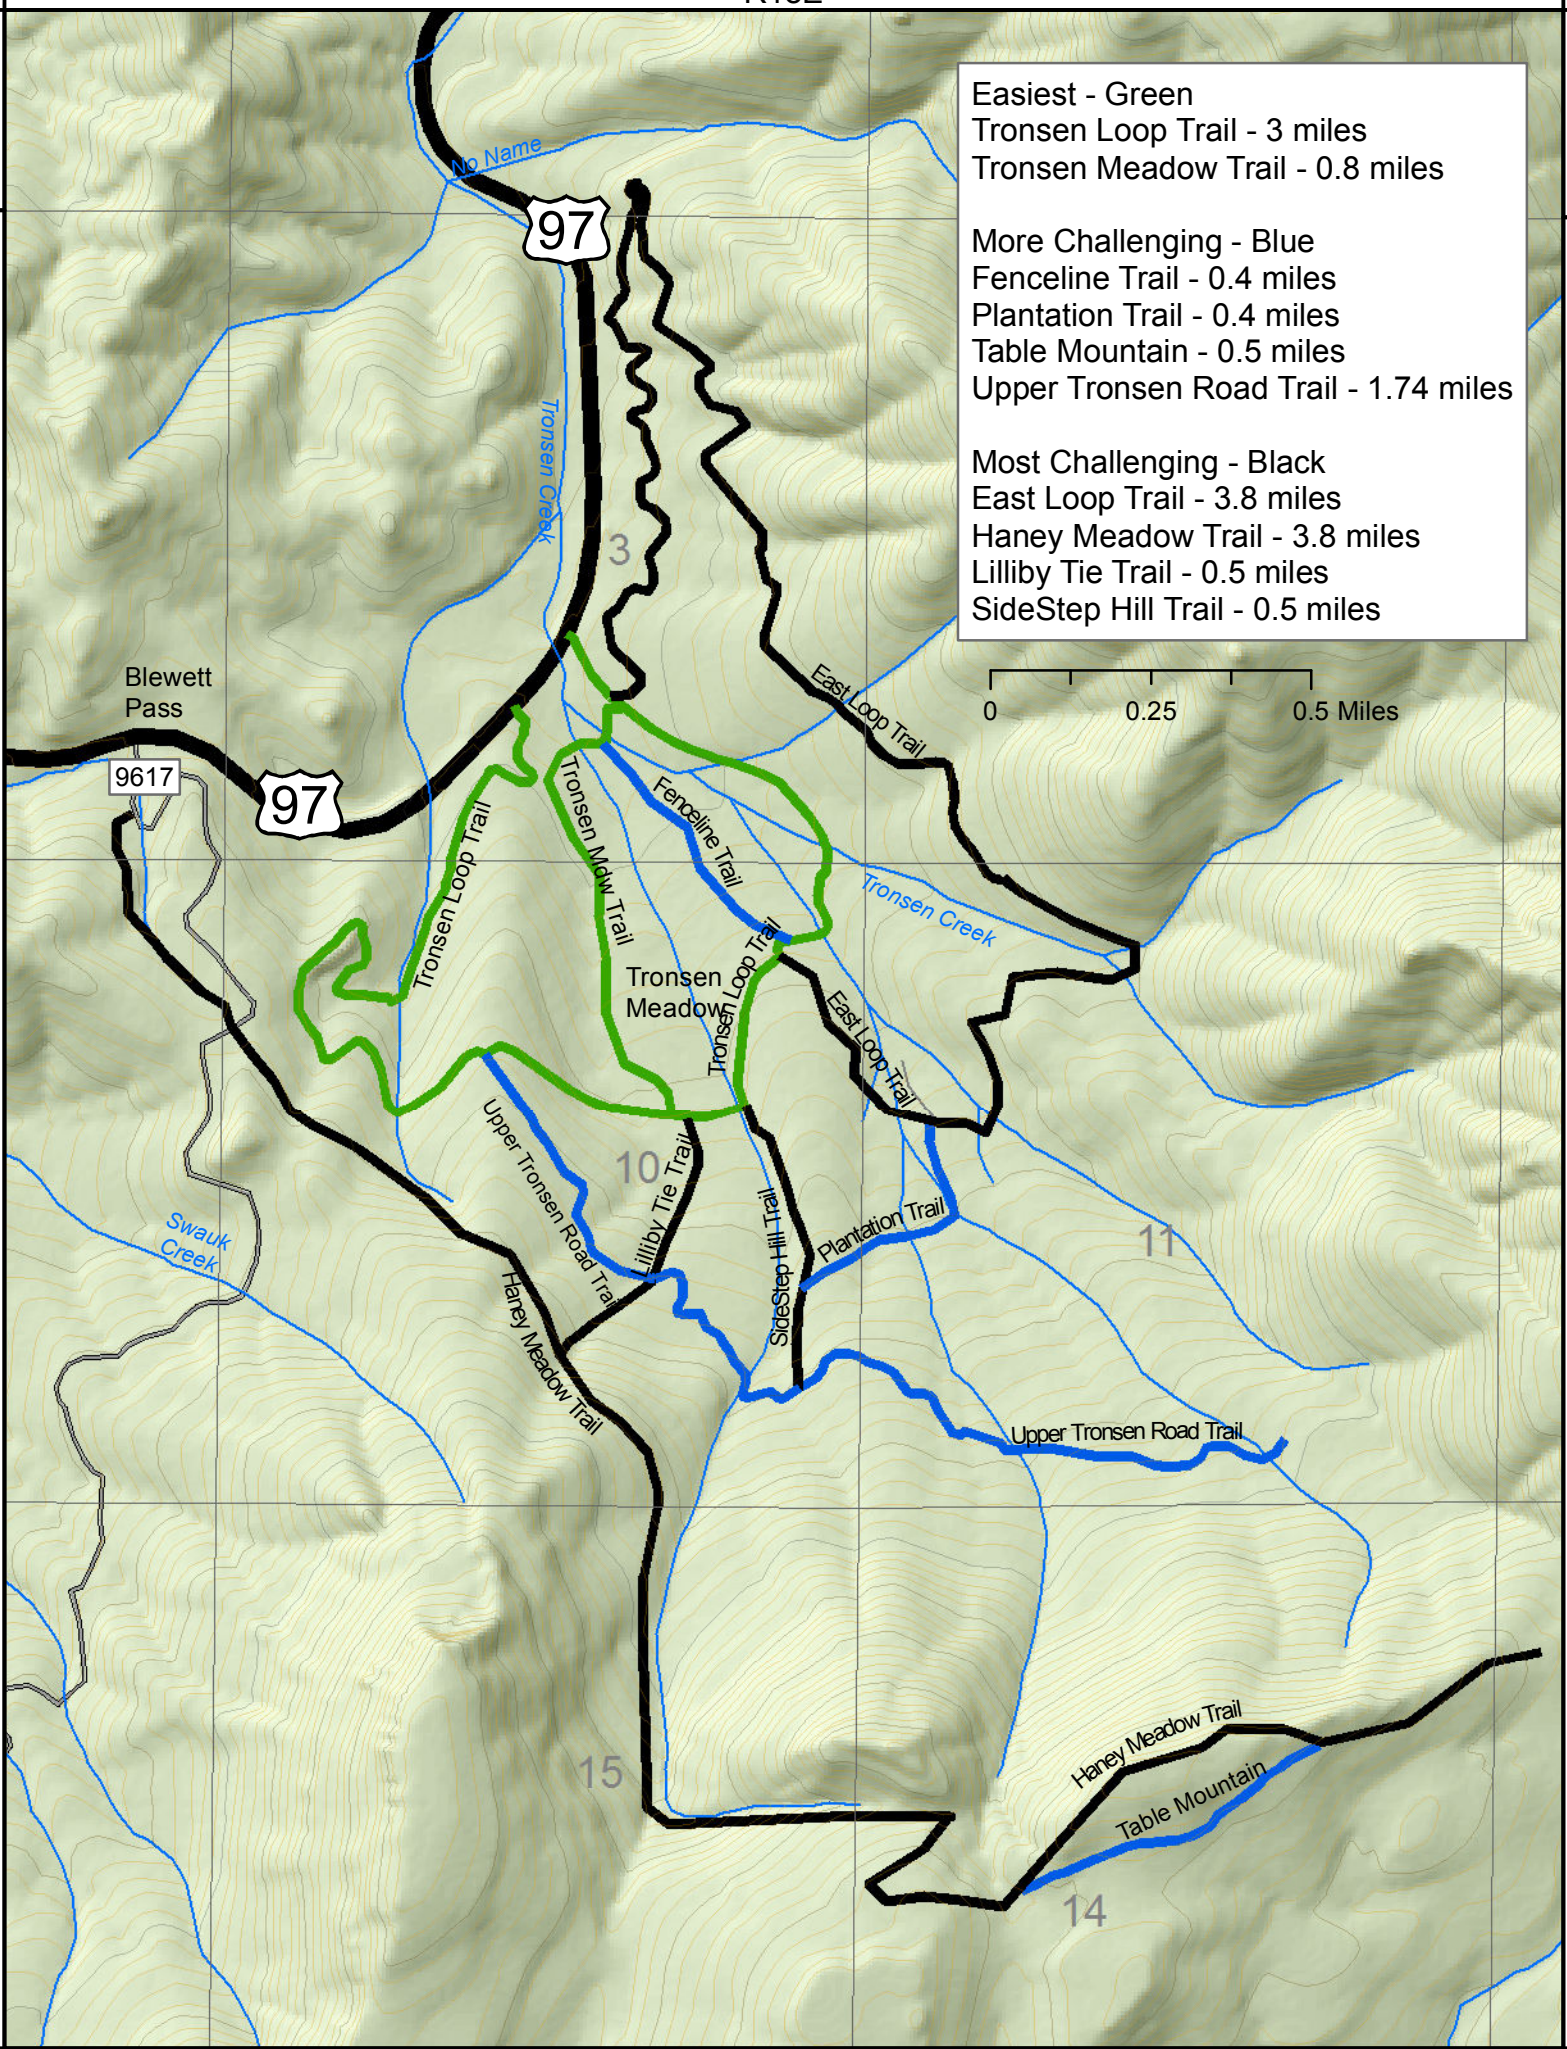

**Easiest - Green**  
 Tronsen Loop Trail - 3 miles  
 Tronsen Meadow Trail - 0.8 miles

**More Challenging - Blue**  
 Fenceline Trail - 0.4 miles  
 Plantation Trail - 0.4 miles  
 Table Mountain - 0.5 miles  
 Upper Tronsen Road Trail - 1.74 miles

**Most Challenging - Black**  
 East Loop Trail - 3.8 miles  
 Haney Meadow Trail - 3.8 miles  
 Lilliby Tie Trail - 0.5 miles  
 SideStep Hill Trail - 0.5 miles

Blewett Pass

97

97

9617

Tronsen Loop Trail

Tronsen Meadow Trail

Fenceline Trail

Tronsen Loop Trail

East Loop Trail

East Loop Trail

Upper Tronsen Road Trail

Haney Meadow Trail

Lilliby Tie Trail

SideStep Hill Trail

Plantation Trail

Upper Tronsen Road Trail

Haney Meadow Trail

Table Mountain

No Name

3

10

11